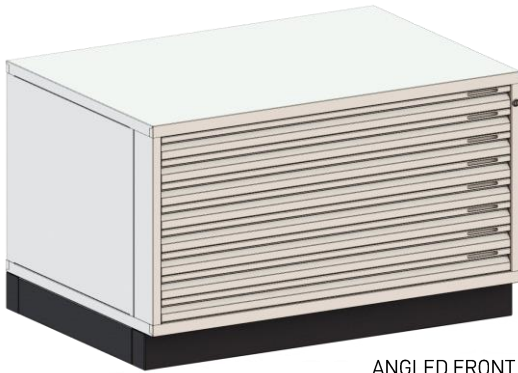

## PRODUCT FEATURES

- High-quality steel construction
- Choice of 75mm and 60mm drawer internal depths
- Heavy duty roller bearing system to allow up to 50Kg per drawer
- 80% Drawer extension
- Fully locking with Anti-tilt system for user safety
- Rear curl on all drawers to prevent damage to artefacts
- Available with a choice of Angled Fronts or Flat Fronts with chrome handles
- Units can be ordered to any RAL colour finish
- Plinths and castor bases available for all units
- Protective Polyester pockets available for all cabinet sizes